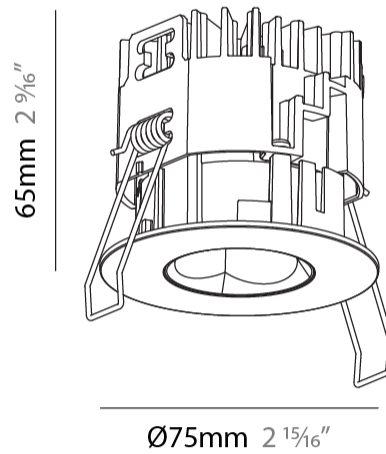

GENERAL

Series: Oiko Pro
Subseries: Oiko Pro Round
Brand: Prolicht
Division: Architectural
Mounting Type: Recessed
Mounting Location: Ceiling
Subcategory: Downlight

PHYSICAL

Shape: Round
Diameter (mm): 75
Diameter (in): 2 ¹⁵/₁₆
Height (mm): 65
Height (in): 2 ⁹/₁₆
Ceiling Thickness (mm): 1 - 25
Ceiling Thickness (in): 1/16 - 1 3/16
Min. Recessing Depth (mm): 70
Min. Recessing Depth (in): 2 ³/₄
Light Distribution: Direct
Diffuser: Lens Pack - Spread Lens / Linear Spread Lens / Honeycomb Louver
Fixture Finish: SSR / BKV / CWI / CRY / HAB / UFT / ITA / RUA / FTG / MYG / LOD / PUS / FRO / FUP / KIA / POP / BLS / SPG / MEY / GOH / GUM / CHC / COM / ABZ / JAG / OBR / MOS / ROR
Fixture Material: Aluminum Die Cast
Cut-out Measurements: 68mm / 2 11/16" Diameter

ELECTRICAL

Lamp Type: LED (Zhaga Standard)
Input Wattage (W): 14
Total Output Wattage (W): 12.7
Dimming: Dali Dimming
Driver Included: No
Driver Location: Recessed Housing
Driver Type: Constant Current - Universal (120Vac only for DALI driver)
Driver Class: Class 2
Input Voltage (V): 120 - 277
Constant Current (MA): 700

LED

Color Temperature (°K): 2700-6500 Tunable White
Max. Delivered Lumen (lm): 1129
Nominal Lumen (lm): 1460
CRI: >93 CRI
Lamp Life (hrs): 50000
Special LEDs offerings: Tunable White

OPTICAL

Reflector°: 36
Adjustability: Fixed

RATINGS AND CERTIFICATIONS

Certified By: Certified for North American Standards
IP rating: IP20