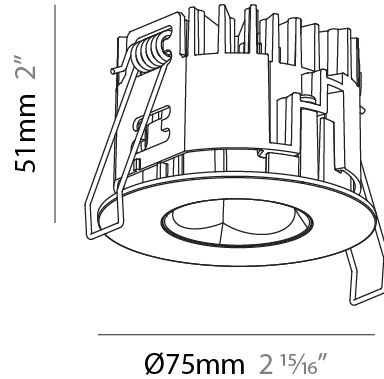

GENERAL

Series: Oiko Pro
Subseries: Oiko Pro Round
Brand: Prolicht
Division: Architectural
Mounting Type: Recessed
Mounting Location: Ceiling
Subcategory: Downlight

PHYSICAL

Shape: Round
Diameter (mm): 75
Diameter (in): 2 15/16
Height (mm): 51
Height (in): 2
Ceiling Thickness (mm): 1 - 25
Ceiling Thickness (in): 1/16 - 1 3/16
Min. Recessing Depth (mm): 55
Min. Recessing Depth (in): 2 3/16
Light Distribution: Direct
Diffuser: Lens Pack - Spread Lens / Linear Spread Lens / Honeycomb Louver
Fixture Finish: SSR / BKV / CWI / CRY / HAB / UFT / ITA / RUA / FTG / MYG / LOD / PUS / FRO / FUP / KIA / POP / BLS / SPG / MEY / GOH / GUM / CHC / COM / ABZ / JAG / OBR / MOS / ROR
Fixture Material: Aluminum Die Cast
Cut-out Measurements: 68mm / 2 11/16" Diameter

ELECTRICAL

Lamp Type: LED (Zhaga Standard)
Input Wattage (W): 14
Total Output Wattage (W): 12.7
Dimming: Dali Dimming
Driver Included: No
Driver Location: Recessed Housing
Driver Type: Constant Current - Universal (120Vac only for DALI driver)
Driver Class: Class 2
Input Voltage (V): 120 - 277
Constant Current (MA): 700

LED

Color Temperature (°K): 2700-6500 Tunable White
Max. Delivered Lumen (lm): 1240
Nominal Lumen (lm): 1460
CRI: >93 CRI
Lamp Life (hrs): 50000
Special LEDs offerings: Tunable White

OPTICAL

Reflector°: 52
Adjustability: Fixed

RATINGS AND CERTIFICATIONS

Certified By: Certified for North American Standards
IP rating: IP20