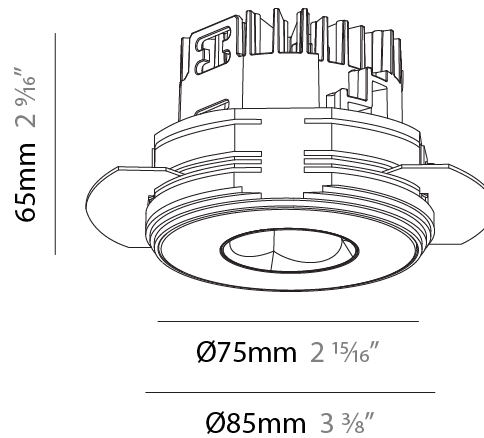

GENERAL

Series: Oiko Pro
Subseries: Oiko Pro Round
Brand: Prolicht
Division: Architectural
Mounting Type: Trimless
Mounting Location: Ceiling
Subcategory: Downlight

PHYSICAL

Shape: Round
Diameter (mm): 75
Diameter (in): 2 15/16
Height (mm): 65
Height (in): 2 9/16
Ceiling Thickness (mm): 10 / 12.5 / 15 / 25
Ceiling Thickness (in): 3/8 or 1/2 or 9/16 or 1
Min. Recessing Depth (mm): 70
Min. Recessing Depth (in): 2 3/4
Light Distribution: Direct
Diffuser: Lens Pack - Spread Lens / Linear Spread Lens / Honeycomb Louver
Fixture Finish: SSR / BKV / CWI / CRY / HAB / UFT / ITA / RUA / FTG / MYG / LOD / PUS / FRO / FUP / KIA / POP / BLS / SPG / MEY / GOH / GUM / CHC / COM / ABZ / JAG / OBR / MOS / ROR
Fixture Material: Aluminum Die Cast
Cut-out Measurements: 86mm / 2 11/16" Diameter

ELECTRICAL

Lamp Type: LED (Zhaga Standard)
Input Wattage (W): 14
Total Output Wattage (W): 12.7
Dimming: Dali Dimming
Driver Included: No
Driver Location: Recessed Housing
Driver Type: Constant Current - Universal (120Vac only for DALI driver)
Driver Class: Class 2
Input Voltage (V): 120 - 277
Constant Current (MA): 700

LED

Color Temperature (°K): 2700-6500 Tunable White
Max. Delivered Lumen (lm): 1129
Nominal Lumen (lm): 1460
CRI: >90 CRI
Lamp Life (hrs): 50000
Special LEDs offerings: Tunable White

OPTICAL

Reflector°: 36
Adjustability: Fixed

RATINGS AND CERTIFICATIONS

Certified By: Certified for North American Standards
IP rating: IP20